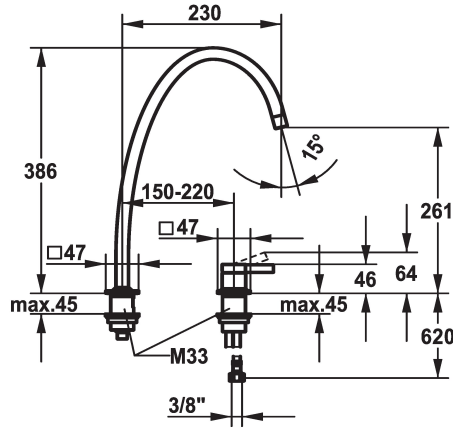

## KWC ERA Lever mixer - Kitchen

Modell-Linie: ERA | 10.392.024.700FL  
Kranar | Hydraulické armatúry

### KWC-No.

**124399**  
stainless steel, A 230, flexible connection hoses

- \* Lever mixer
- \* 2-hole
- \* Lever installation possible on the right or left side
- \* Swivel spout 150°, extensible to 360°
- Neoperl® Perlator® laminar
- \* OptimalSpace - ample space for washing or working

- \* KWC cartridge S 25
- with ceramic discs
- flow rate and temperature continuously variable
- \* Flexible connection hoses 3/8"
- \* Fastening by means of threaded sleeve M33 x 1.5
- \* Mounting hole size  $\varnothing 35$  mm

### Technical Data

A_Spout_Spray
Connection
ATT-KWC-AUSLAUF
Handling
ATT-KWC-FARBCODE
Installation_type
Faucet_typ
ATT-KWC-BAUFORM
Measure_Height
G_Acoustic group
Projection_A
EnergyLabelCH
ATT-KWC-MASS-WASSERAUSTRITT
Material