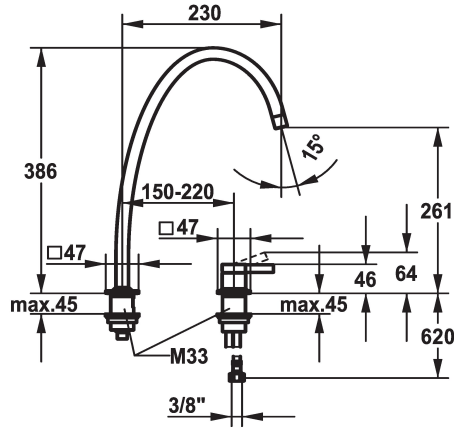

KWC ERA Lever mixer - Kitchen

Modell-Linie: ERA | 10.392.024.700FL
Armatura umywalkowa | Armatura jednouchwytywa

KWC-No.

124399
stainless steel, A 230, flexible connection hoses

- * Lever mixer
- * 2-hole
- * Lever installation possible on the right or left side
- * Swivel spout 150°, extensible to 360°
- Neoperl® Perlator® laminar
- * OptimalSpace - ample space for washing or working

- * KWC cartridge S 25
- with ceramic discs
- flow rate and temperature continuously variable
- * Flexible connection hoses 3/8"
- * Fastening by means of threaded sleeve M33 x 1.5
- * Mounting hole size ø35 mm

Dane techniczne

A_Spout_Spray
Connection
ATT-KWC-AUSLAUF
Handling
ATT-KWC-FARBCODE
Installation_type
Faucet_typ
ATT-KWC-BAUFORM
Dimension Height
G_Acoustic group
Projection_A
EnergyLabelCH
ATT-KWC-MASS-WASSERAUSTRITT
Material

8 l/min (3 bar)
Flexible_Anschlusschläuche
schwenkbar
topbedient
stainless steel
Standmontage
Hebelmischer
Gravity_Auslauf
386
I
A230
A
261
ROSTFREIER_STAHL

Części zamienne

KWC ERA Lever mixer - Kitchen