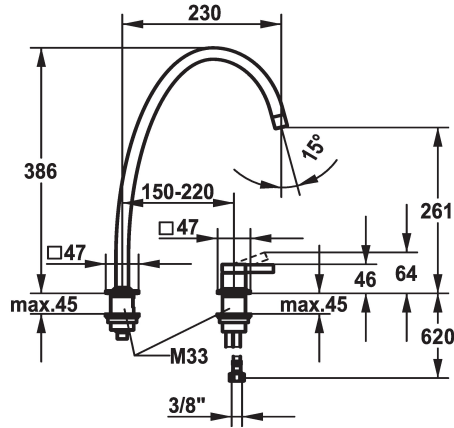

KWC ERA Lever mixer - Kitchen

Modell-Linie: ERA | 10.392.024.700FL
Hanat | Käsikäyttöiset hanat

KWC-No.

124399
stainless steel, A 230, flexible connection hoses

- * Lever mixer
- * 2-hole
- * Lever installation possible on the right or left side
- * Swivel spout 150°, extensible to 360°
- Neoperl® Perlator® laminar
- * OptimalSpace - ample space for washing or working

- * KWC cartridge S 25
- with ceramic discs
- flow rate and temperature continuously variable
- * Flexible connection hoses 3/8"
- * Fastening by means of threaded sleeve M33 x 1.5
- * Mounting hole size ø35 mm

Tekniset tiedot

A_Spout_Spray
Connection
Spout
Handling
Värikoodi
Installation_type
Faucet_typ
ATT-KWC-BAUFORM
Measure_Height
G_Acoustic group
Projection_A
EnergyLabelCH
ATT-KWC-MASS-WASSERAUSTRITT
Materiaali
IviCode

8 l/min (3 bar)
Flexible_Anschlusschläuche
schwenkbar
topbedient
stainless steel
Standmontage
Hebelmischer
Gravity_Auslauf
386
I
A230
A
261
ROSTFREIER_STAHL
0

Varaosat

KWC ERA
Lever mixer - Kitchen

Modell-Linie: ERA | 10.392.024.700FL
Hanat | Käsi­käyt­toiset hanat