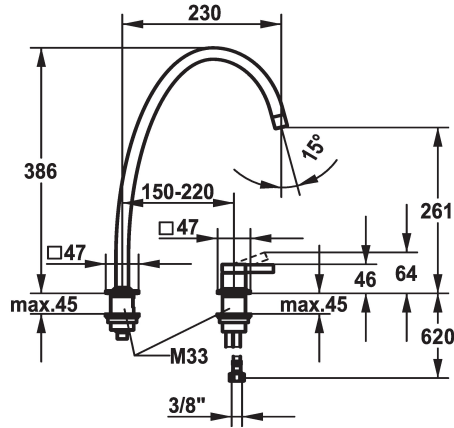

### KWC-No.

**124399**  
stainless steel, A 230, flexible connection hoses

- \* Lever mixer
- \* 2-hole
- \* Lever installation possible on the right or left side
- \* Swivel spout 150°, extensible to 360°
- Neoperl® Perlator® laminar
- \* OptimalSpace - ample space for washing or working

- \* KWC cartridge S 25
- with ceramic discs
- flow rate and temperature continuously variable
- \* Flexible connection hoses 3/8"
- \* Fastening by means of threaded sleeve M33 x 1.5
- \* Mounting hole size ø35 mm

### Technical Data

Flow rate
Connection
Spout
Handling
Color code
Installation type
Faucet_typ
Design
Measure Height
Acoustic group
Projection A
Energy label
Dimension Water outlet
material

8 l/min (3 bar)
Flexible connection hoses
swivel
top lever
stainless steel
Pillar installation
Lever mixer
Gravity Spout
386
I
A 230
A
261
stainless steel

### Spare Parts

**KWC ERA**  
Lever mixer - Kitchen

**Modell-Linie: ERA | 10.392.024.700FL**  
Taps | Manual taps

**Cartridge S 25**

---

**538711**  
Z.536.032

---