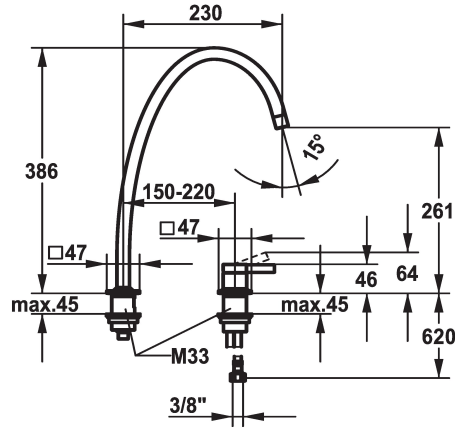

### KWC-No.

**124399**  
stainless steel, A 230, flexible connection hoses

- \* Lever mixer
- \* 2-hole
- \* Lever installation possible on the right or left side
- \* Swivel spout 150°, extensible to 360°
- Neoperl® Perlator® laminar
- \* OptimalSpace - ample space for washing or working

- \* KWC cartridge S 25
- with ceramic discs
- flow rate and temperature continuously variable
- \* Flexible connection hoses 3/8"
- \* Fastening by means of threaded sleeve M33 x 1.5
- \* Mounting hole size ø35 mm

### Technical Data

Flow rate
Connection
Spout
Handling
Color code
Installation type
Faucet_typ
Design
Dimension Height
Acoustic group
Projection A
Energy label
Dimension Water outlet
material

8 l/min (3 bar)
Flexible connection hoses
swivel
top lever
stainless steel
Pillar installation
Lever mixer
Gravity Spout
386
I
A 230
A
261
stainless steel

### Spare Parts

**KWC** ERA  
Lever mixer - Kitchen

**Modell-Linie: ERA | 10.392.024.700FL**  
Taps | Manual taps

**Cartridge S 25**

---

**538711**  
Z.536.032

---