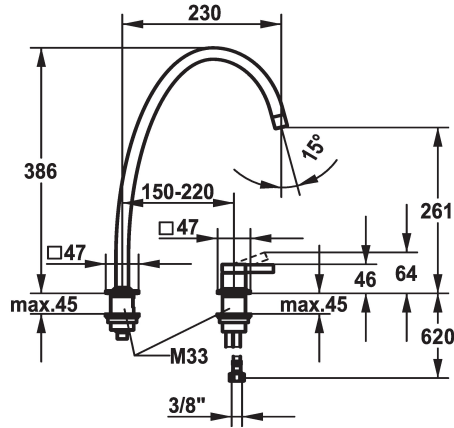

### KWC-No.

**124399**  
stainless steel, A 230, flexible connection hoses

- \* Lever mixer
- \* 2-hole
- \* Lever installation possible on the right or left side
- \* Swivel spout 150°, extensible to 360°
- Neoperl® Perlator® laminar
- \* OptimalSpace - ample space for washing or working

- \* KWC cartridge S 25
- with ceramic discs
- flow rate and temperature continuously variable
- \* Flexible connection hoses 3/8"
- \* Fastening by means of threaded sleeve M33 x 1.5
- \* Mounting hole size ø35 mm

### Technické údaje

A_Spout_Spray
Connection
ATT-KWC-AUSLAUF
Handling
ATT-KWC-FARBCODE
Installation_type
Faucet_typ
ATT-KWC-BAUFORM
Measure_Height
G_Acoustic group
Projection_A
EnergyLabelCH
ATT-KWC-MASS-WASSERAUSTRITT
Materiál

### Náhradní díly

**KWC ERA**  
Lever mixer - Kitchen

**Modell-Linie: ERA | 10.392.024.700FL**  
Umyvadlové armatury | Hydraulické armatury

**Cartridge S 25**

---

**538711**  
Z.536.032

---