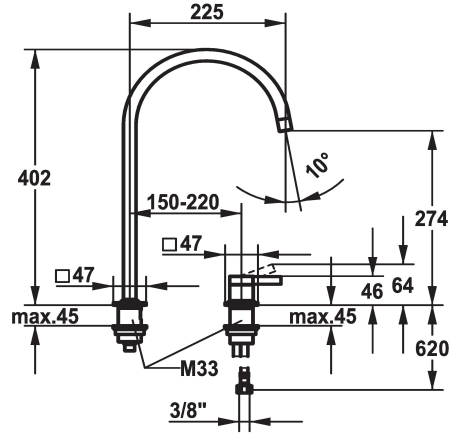

KWC ERA Lever mixer - Kitchen

Modell-Linie: ERA | 10.392.023.700FL
Kranar | Hydraulické armatúry

KWC-No.

124396
stainless steel, A 225, flexible connection hoses

- * Lever mixer
- * 2-hole
- * Lever installation possible on the right or left side
- * Swivel spout 150°, extensible to 360°
- Neoperl® Perlator® laminar
- * OptimalSpace - ample space for washing or working

- * KWC cartridge S 25
- with ceramic discs
- flow rate and temperature continuously variable
- * Flexible connection hoses 3/8"
- * Fastening by means of threaded sleeve M33 x 1.5
- * Mounting hole size ø35 mm

Technical Data

A_Spout_Spray
Connection
ATT-KWC-AUSLAUF
Handling
ATT-KWC-FARBCODE
Installation_type
Faucet_typ
ATT-KWC-BAUFORM
Measure_Height
G_Acoustic group
Projection_A
EnergyLabelCH
ATT-KWC-MASS-WASSERAUSTRITT
Material

8 l/min (3 bar)
Flexible_Anschlusschläuche
schwenkbar
topbedient
stainless steel
Standmontage
Hebelmischer
J-Auslauf
402
l
A225
A
274
ROSTFREIER_STAHL

Reservdelar

KWC ERA
Lever mixer - Kitchen

Modell-Linie: ERA | 10.392.023.700FL
Kranar | Hydraulické armatury