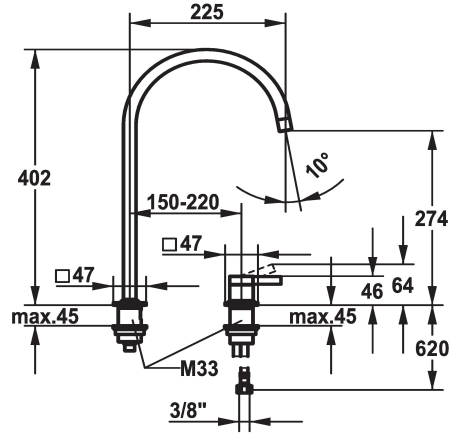

KWC ERA Lever mixer - Kitchen

Modell-Linie: ERA | 10.392.023.700FL
Armatura umywalkowa | Armatura jednouchwytywa

KWC-No.

124396
stainless steel, A 225, flexible connection hoses

- * Lever mixer
- * 2-hole
- * Lever installation possible on the right or left side
- * Swivel spout 150°, extensible to 360°
- Neoperl® Perlator® laminar
- * OptimalSpace - ample space for washing or working

- * KWC cartridge S 25
- with ceramic discs
- flow rate and temperature continuously variable
- * Flexible connection hoses 3/8"
- * Fastening by means of threaded sleeve M33 x 1.5
- * Mounting hole size $\varnothing 35$ mm

Dane techniczne

A_Spout_Spray
Connection
ATT-KWC-AUSLAUF
Handling
ATT-KWC-FARBCODE
Installation_type
Faucet_typ
ATT-KWC-BAUFORM
Dimension Height
G_Acoustic group
Projection_A
EnergyLabelCH
ATT-KWC-MASS-WASSERAUSTRITT
Material

8 l/min (3 bar)
Flexible_Anschlusschläuche
schwenkbar
topbedient
stainless steel
Standmontage
Hebelmischer
J-Auslauf
402
l
A225
A
274
ROSTFREIER_STAHL

Części zamienne

KWC ERA
Lever mixer - Kitchen

Modell-Linie: ERA | 10.392.023.700FL
Armatura umywalkowa | Armatura jednouchwytowa