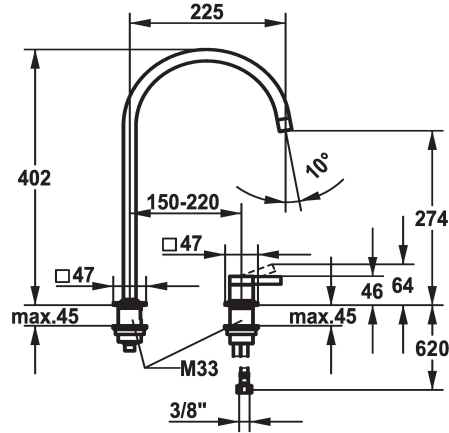

## KWC ERA Lever mixer - Kitchen

Modell-Linie: ERA | 10.392.023.700FL  
Hanat | Käsikäyttöiset hanat

### KWC-No.

**124396**  
stainless steel, A 225, flexible connection hoses

- \* Lever mixer
- \* 2-hole
- \* Lever installation possible on the right or left side
- \* Swivel spout 150°, extensible to 360°
- Neoperl® Perlator® laminar
- \* OptimalSpace - ample space for washing or working

- \* KWC cartridge S 25
- with ceramic discs
- flow rate and temperature continuously variable
- \* Flexible connection hoses 3/8"
- \* Fastening by means of threaded sleeve M33 x 1.5
- \* Mounting hole size ø35 mm

### Tekniset tiedot

A_Spout_Spray
Connection
Spout
Handling
Värikoodi
Installation_type
Faucet_typ
ATT-KWC-BAUFORM
Measure_Height
G_Acoustic group
Projection_A
EnergyLabelCH
ATT-KWC-MASS-WASSERAUSTRITT
Materiaali
IviCode