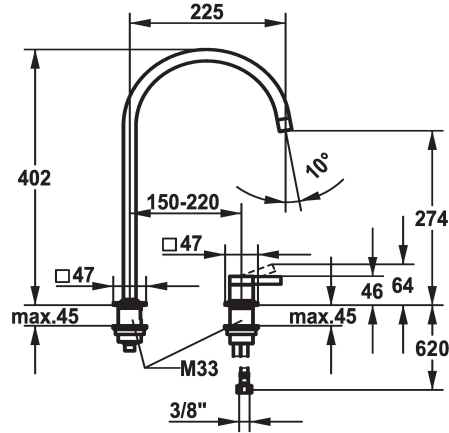

## KWC ERA Lever mixer - Kitchen

Modell-Linie: ERA | 10.392.023.700FL  
Taps | Manual taps

### KWC-No.

**124396**  
stainless steel, A 225, flexible connection hoses

- \* Lever mixer
- \* 2-hole
- \* Lever installation possible on the right or left side
- \* Swivel spout 150°, extensible to 360°
- Neoperl® Perlator® laminar
- \* OptimalSpace - ample space for washing or working

- \* KWC cartridge S 25
- with ceramic discs
- flow rate and temperature continuously variable
- \* Flexible connection hoses 3/8"
- \* Fastening by means of threaded sleeve M33 x 1.5
- \* Mounting hole size ø35 mm

### Technical Data

Flow rate
Connection
Spout
Handling
Color code
Installation type
Faucet_typ
Design
Measure Height
Acoustic group
Projection A
Energy label
Dimension Water outlet
material

8 l/min (3 bar)
Flexible connection hoses
swivel
top lever
stainless steel
Pillar installation
Lever mixer
J-Spout
402
I
A 225
A
274
stainless steel