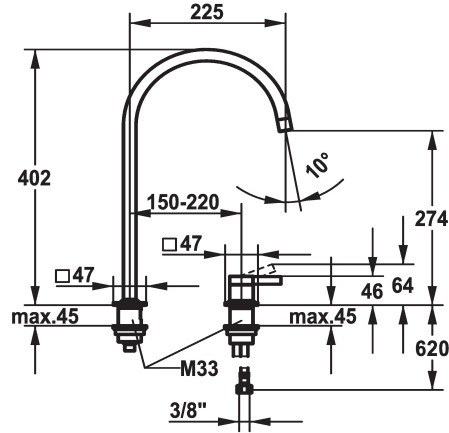

## KWC ERA Lever mixer - Kitchen

Modell-Linie: ERA | 10.392.023.700FL  
Taps | Manual taps

### KWC-No.

**124396**  
stainless steel, A 225, flexible connection hoses

- \* Lever mixer
- \* 2-hole
- \* Lever installation possible on the right or left side
- \* Swivel spout 150°, extensible to 360°
- Neoperl® Perlator® laminar
- \* OptimalSpace - ample space for washing or working

- \* KWC cartridge S 25
- with ceramic discs
- flow rate and temperature continuously variable
- \* Flexible connection hoses 3/8"
- \* Fastening by means of threaded sleeve M33 x 1.5
- \* Mounting hole size ø35 mm

### Technical Data

Flow rate
Connection
Spout
Handling
Color code
Installation type
Faucet_typ
Design
Dimension Height
Acoustic group
Projection A
Energy label
Dimension Water outlet
material

8 l/min (3 bar)
Flexible connection hoses
swivel
top lever
stainless steel
Pillar installation
Lever mixer
J-Spout
402
I
A 225
A
274
stainless steel