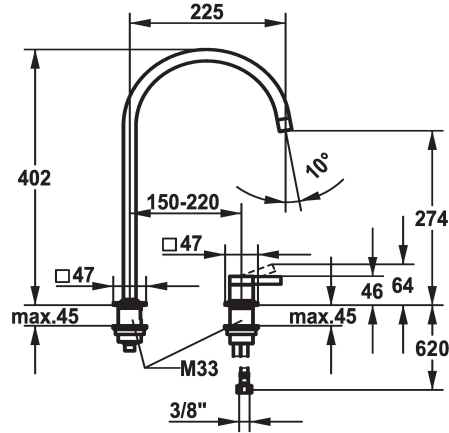

KWC ERA Lever mixer - Kitchen

Modell-Linie: ERA | 10.392.023.700FL
Taps | Manual taps

KWC-No.

124396
stainless steel, A 225, flexible connection hoses

- * Lever mixer
- * 2-hole
- * Lever installation possible on the right or left side
- * Swivel spout 150°, extensible to 360°
- Neoperl® Perlator® laminar
- * OptimalSpace - ample space for washing or working

- * KWC cartridge S 25
- with ceramic discs
- flow rate and temperature continuously variable
- * Flexible connection hoses 3/8"
- * Fastening by means of threaded sleeve M33 x 1.5
- * Mounting hole size ø35 mm

Technical Data

Flow rate
Connection
Spout
Handling
Color_code
Installation_type
Faucet_typ
Design
Dimension Height
G_Acoustic group
Projection_A
Energy Label
Dimension Water outlet
material

8 l/min (3 bar)
Flexible connection hoses
swivel
top lever
stainless steel
Pillar installation
Lever mixer
J-Spout
402
I
A 225
A
274
stainless steel

Spare Parts

KWC ERA
Lever mixer - Kitchen

Modell-Linie: ERA | 10.392.023.700FL
Taps | Manual taps

Cartridge S 25

538711
Z.536.032
