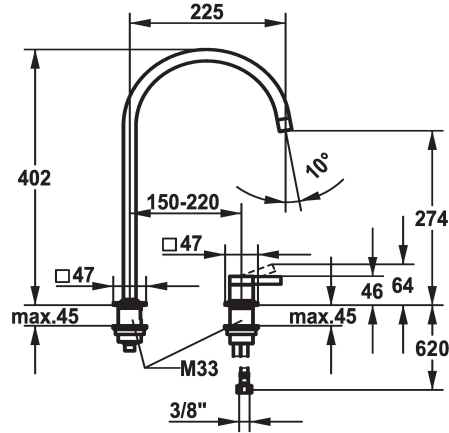

KWC ERA Lever mixer - Kitchen

Modell-Linie: ERA | 10.392.023.700FL
Umyvadlové armatury | Hydraulické armatury

KWC-No.

124396
stainless steel, A 225, flexible connection hoses

- * Lever mixer
- * 2-hole
- * Lever installation possible on the right or left side
- * Swivel spout 150°, extensible to 360°
- Neoperl® Perlator® laminar
- * OptimalSpace - ample space for washing or working

- * KWC cartridge S 25
- with ceramic discs
- flow rate and temperature continuously variable
- * Flexible connection hoses 3/8"
- * Fastening by means of threaded sleeve M33 x 1.5
- * Mounting hole size ø35 mm

Technické údaje

A_Spout_Spray
Connection
ATT-KWC-AUSLAUF
Handling
ATT-KWC-FARBCODE
Installation_type
Faucet_typ
ATT-KWC-BAUFORM
Measure_Height
G_Acoustic group
Projection_A
EnergyLabelCH
ATT-KWC-MASS-WASSERAUSTRITT
Materiál

8 l/min (3 bar)
Flexible_Anschlusschläuche
schwenkbar
topbedient
stainless steel
Standmontage
Hebelmischer
J-Auslauf
402
l
A225
A
274
ROSTFREIER_STAHL

Náhradní díly

KWC ERA
Lever mixer - Kitchen

Modell-Linie: ERA | 10.392.023.700FL
Umyvadlové armatury | Hydraulické armatury