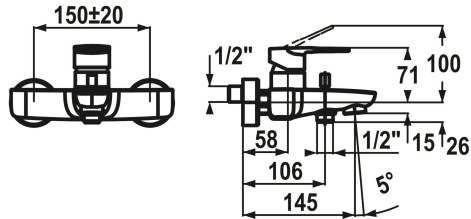

KWC ELLA Lever mixer - tub

Modell-Linie: ELLA | 20.382.333.000
Showers | Exposed bath mixer

KWC-No.

124362
chromeline, AD 150±20, A 175, without shower, hose and bracket

- * Lever mixer
- * Diverter with automatic reset
- * Inherently safe against backflow
- * Fixed spout
- Neoperl® Cascade®
- * KWC cartridge M 35 H

- with ceramic discs
- flow rate and temperature continuously variable
- temperature limitation
- * Wall connections 1/2" x 3/4", without shut-off valve eccentric 10 mm

Technical Data

A_Spout_Spray	20 l/min (3 bar)
A_Shower outlet	15 l/min (3 bar)
Spout	fixe
Shower_set	OHNE_BRAUSE,_SCHLAUCH,_HALTER
Handling	top lever
Color_code	chromeline
Installation_type	Wall mounted
Faucet_typ	Lever mixer
Measure_Height	71
G_Acoustic group	II
G_Acoustic group_Shower_outlet	I
Projection_A	A 145
Connection measure	150+/-20
Dimension Water outlet	15
material	Brass

Spare Parts

KWC ELLA Lever mixer - tub

Modell-Linie: ELLA | 20.382.333.000
Showers | Exposed bath mixer

Control cartridge

538327
Z.537.582
