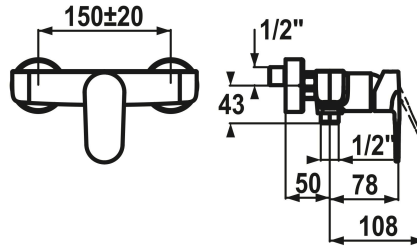

KWC ELLA

Lever mixer - shower

Modell-Linie: ELLA | 21.382.330.000

Showers | Manual shower

KWC-No.

124359

chromeline, AD 150±20, A 175, without shower and hose

- * Lever mixer
- * Intrinsically safe against backflow
- * KWC cartridge M 35 H
- with ceramic discs

- flow rate and temperature continuously variable
- temperature limitation
- * Wall connections 1/2" x 3/4", without shut-off valve eccentric 10 mm

Technical Data

A_Shower outlet	16 l/min (3 bar)
Shower_set	OHNE_BRAUSE_SCHLAUCH
Handling	front lever
Color_code	chromeline
Installation_type	Wall mounted
Faucet_typ	Lever mixer
Measure_Height	30
G_Acoustic group_Shower_outlet	II
Connection measure	150+/-20
material	Brass

Spare Parts

Control cartridge

538327

KWC ELLA

Lever mixer - shower

Modell-Linie: ELLA | 21.382.330.000

Showers | Manual shower

Z.537.582
