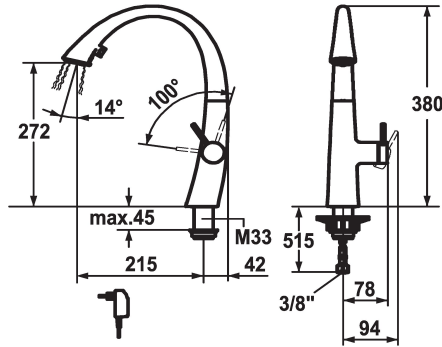

KWC ZOE

Lever mixer - Kitchen - with LEDShine

Modell-Linie: ZOE | 10.201.122.176FL

Kranar | Hydraulické armatury

KWC-No.

122916

chromeline, A 215, flexible connection hoses, mains receiver

124353

chromeline

matt black

decor steel

glacier white

* Lever mixer

* Lever installation only possible on the right side

- Child safety: cold water flow in lever position towards the front

* gap between wall and centre of mounting hole min. 42 mm

* Flexible connection hoses 3/8"

* Fastening by means of threaded sleeve M33 x 1.5

* Mounting hole size ø35 mm

* Scope of delivery:

- Mains receiver 100-240 V / operating voltage 6.75 V / cable

length 1100 mm

J-Auslauf

Measure_Height

380

G_Acoustic group

II

Projection_A

A215

KWC ZOE