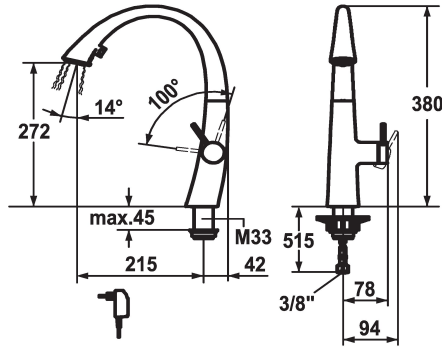

KWC ZOE

Lever mixer - Kitchen - with LEDShine

Modell-Linie: ZOE | 10.201.122.176FL

Armatura umywalkowa | Armatura jednouchwytowa

KWC-No.

122916
chromeline, A 215, flexible connection hoses, mains receiver

124353
matt black, A 215, flexible connection hoses, mains receiver

122921
decor steel, A 215, flexible connection hoses, mains receiver

123307
glacier white, A 215, flexible connection hoses, mains receiver

ATT-KWC-FARBCODE

chromeline

matt black

decor steel

glacier white

- * Lever mixer
- * Lever installation only possible on the right side
- Child safety: cold water flow in lever position towards the front
- * gap between wall and centre of mounting hole min. 42 mm
- * TouchProtect - anti-scald protection thanks to the "double skin" principle
- * Covered pull-out spray
- ergonomic spout alignment, shape and handling
- SprayClean - easy to clean and actively prevents limescale buildup
- Neoperl® Cascade®
- PowerClean - needle spray mode, with automatic diverter reset
- integrated ON/OFF push-button with automatic shut-off after 30 minutes

- up to 500 mm pull-out length
- * SwivelStop - hose guide, swivelling 270°, limitable to 120°
- * EasyLock - a pull-out spray that easily slides back into place
- * OptimalSpace - ample space for washing or working
- * KWC cartridge S 25
- with ceramic discs
- flow rate and temperature continuously variable
- * Flexible connection hoses 3/8"
- * Fastening by means of threaded sleeve M33 x 1.5
- * Mounting hole size ø35 mm
- * Scope of delivery:
- Mains receiver 100-240 V / operating voltage 6.75 V / cable length 1100 mm