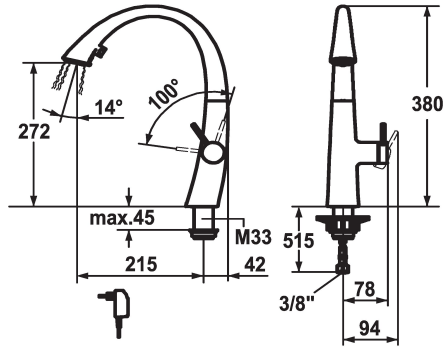

KWC ZOE

Lever mixer - Kitchen - with LEDShine

Modell-Linie: ZOE | 10.201.122.176FL

Hanat | Käsi­käyt­toiset hanat

KWC-No.

122916

chromeline, A 215, flexible connection hoses, mains receiver

124353

chromeline

matt black

decor steel

glacier white

* Lever mixer

* Lever installation only possible on the right side

- Child safety: cold water flow in lever position towards the front

* gap between wall and centre of mounting hole min. 42 mm

* Flexible connection hoses 3/8"

* Fastening by means of threaded sleeve M33 x 1.5

* Mounting hole size ø35 mm

* Scope of delivery:

- Mains receiver 100-240 V / operating voltage 6.75 V / cable length 1100 mm