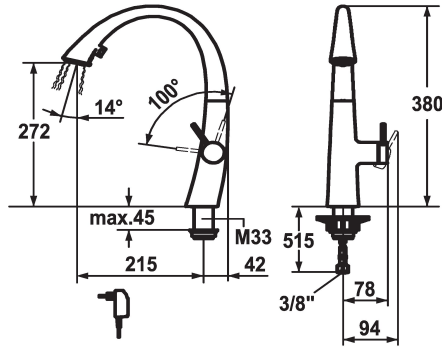

KWC ZOE

Lever mixer - Kitchen - with LEDShine

Modell-Linie: ZOE | 10.201.122.176FL

Taps | Manual taps

KWC-No.

122916

chromeline, A 215, flexible connection hoses, mains receiver

124353

chromeline

matt black

decor steel

glacier white

* Lever mixer

* Lever installation only possible on the right side

- Child safety: cold water flow in lever position towards the front

* gap between wall and centre of mounting hole min. 42 mm

* Flexible connection hoses 3/8"

* Fastening by means of threaded sleeve M33 x 1.5

* Mounting hole size ø35 mm

* Scope of delivery:

- Mains receiver 100-240 V / operating voltage 6.75 V / cable length 1100 mm

J-Spout

Measure Height

380

Acoustic group

II

Projection A

A 215

KWC ZOE