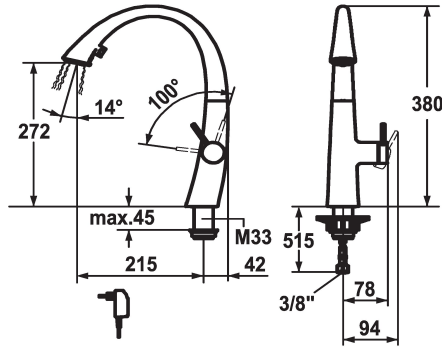

KWC ZOE

Lever mixer - Kitchen - with LEDShine

Modell-Linie: ZOE | 10.201.122.176FL

Taps | Manual taps