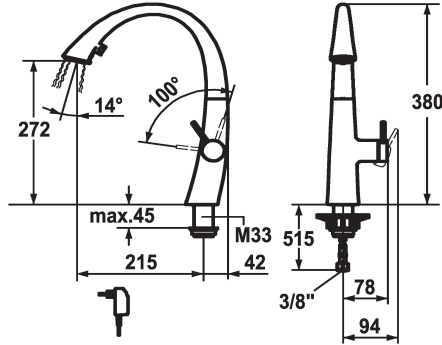

KWC ZOE

Lever mixer - Kitchen - with LEDShine

Modell-Linie: ZOE | 10.201.122.176FL

Taps | Manual taps

KWC-No.

122916
chromeline, A 215, flexible connection hoses, mains receiver

124353
matt black, A 215, flexible connection hoses, mains receiver

122921
decor steel, A 215, flexible connection hoses, mains receiver

123307
glacier white, A 215, flexible connection hoses, mains receiver

Color code

chrome

matt black

decor steel

glacier white

- * Lever mixer
- * Lever installation only possible on the right side
- Child safety: cold water flow in lever position towards the front
- * gap between wall and centre of mounting hole min. 42 mm
- * TouchProtect - anti-scald protection thanks to the "double skin" principle
- * Covered pull-out spray
- ergonomic spout alignment, shape and handling
- SprayClean - easy to clean and actively prevents limescale buildup
- Neoperl® Cascade®
- PowerClean - needle spray mode, with automatic diverter reset
- integrated ON/OFF push-button with automatic shut-off after 30 minutes

- up to 500 mm pull-out length
- * SwivelStop - hose guide, swivelling 270°, limitable to 120°
- * EasyLock - a pull-out spray that easily slides back into place
- * OptimalSpace - ample space for washing or working
- * KWC cartridge S 25
- with ceramic discs
- flow rate and temperature continuously variable
- * Flexible connection hoses 3/8"
- * Fastening by means of threaded sleeve M33 x 1.5
- * Mounting hole size ø35 mm
- * Scope of delivery:
- Mains receiver 100-240 V / operating voltage 6.75 V / cable length 1100 mm

J-Spout

Dimension Height

380

G_Acoustic group

II

Projection_A

A 215

KWC ZOE