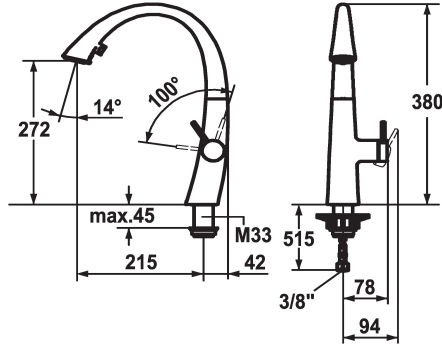

KWC ZOE Lever mixer - Kitchen

Modell-Linie: ZOE | 10.201.102.176FL
Kranar | Hydraulické armatúry

KWC-No.

122926
chromeline, A 215, flexible connection hoses

124349
matt black, A 215, flexible connection hoses

122931
decor steel, A 215, flexible connection hoses

123312
glacier white, A 215, flexible connection hoses

ATT-KWC-FARBCODE

chromeline

matt black

decor steel

glacier white

- * Lever mixer
- * Lever installation only possible on the right side
- Child safety: cold water flow in lever position towards the front
- * gap between wall and centre of mounting hole min. 42 mm
- * TouchProtect - anti-scald protection thanks to the "double skin" principle
- * Covered pull-out spray
- ergonomic spout alignment, shape and handling
- SprayClean - easy to clean and actively prevents limescale buildup
- Neoperl® Cascade®

- PowerClean - needle spray mode, with automatic diverter reset
- up to 500 mm pull-out length
- * SwivelStop - hose guide, swivelling 270°, limitable to 120°
- * EasyLock - a pull-out spray that easily slides back into place
- * OptimalSpace - ample space for washing or working
- * KWC cartridge S 25
- with ceramic discs
- flow rate and temperature continuously variable
- * Flexible connection hoses 3/8"
- * Fastening by means of threaded sleeve M33 x 1.5
- * Mounting hole size ø35 mm

Standmontage

Faucet_typ

Hebelmischer

ATT-KWC-BAUFORM

J-Auslauf

Measure_Height

380

G_Acoustic group