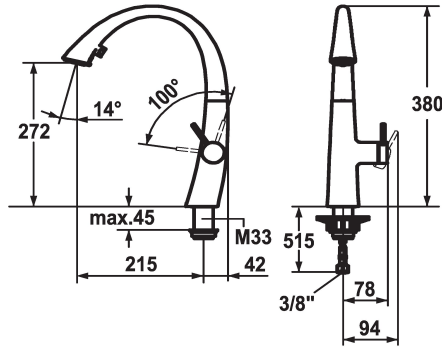

## KWC ZOE Lever mixer - Kitchen

Modell-Linie: ZOE | 10.201.102.176FL  
Hanat | Käsikäyttöiset hanat

### Värikoodi

chromeline

matt black

decor steel

glacier white

- \* Lever mixer
- \* Lever installation only possible on the right side
- Child safety: cold water flow in lever position towards the front
- \* gap between wall and centre of mounting hole min. 42 mm
- \* TouchProtect - anti-scald protection thanks to the "double skin" principle
- \* Covered pull-out spray
- ergonomic spout alignment, shape and handling
- SprayClean - easy to clean and actively prevents limescale buildup
- Neoperl® Cascade®

- PowerClean - needle spray mode, with automatic diverter reset
- up to 500 mm pull-out length
- \* SwivelStop - hose guide, swivelling 270°, limitable to 120°
- \* EasyLock - a pull-out spray that easily slides back into place
- \* OptimalSpace - ample space for washing or working
- \* KWC cartridge S 25
- with ceramic discs
- flow rate and temperature continuously variable
- \* Flexible connection hoses 3/8"
- \* Fastening by means of threaded sleeve M33 x 1.5
- \* Mounting hole size ø35 mm

Installation\_type

Faucet\_typ

ATT-KWC-BAUFORM

Measure\_Height

G\_Acoustic group

Projection\_A

EnergyLabelCH

ATT-KWC-MASS-WASSERAUSTRITT