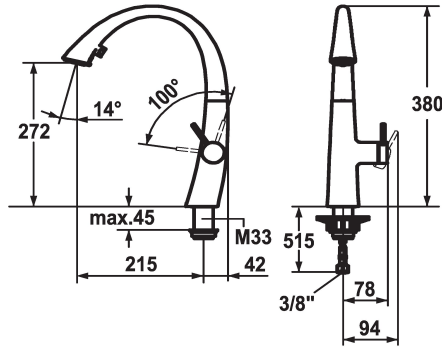

## KWC ZOE Lever mixer - Kitchen

Modell-Linie: ZOE | 10.201.102.176FL  
Taps | Manual taps

### Color code

chromeline

matt black

decor steel

glacier white

- \* Lever mixer
- \* Lever installation only possible on the right side
- Child safety: cold water flow in lever position towards the front
- \* gap between wall and centre of mounting hole min. 42 mm
- \* TouchProtect - anti-scald protection thanks to the "double skin" principle
- \* Covered pull-out spray
- ergonomic spout alignment, shape and handling
- SprayClean - easy to clean and actively prevents limescale buildup
- Neoperl® Cascade®

- PowerClean - needle spray mode, with automatic diverter reset
- up to 500 mm pull-out length
- \* SwivelStop - hose guide, swivelling 270°, limitable to 120°
- \* EasyLock - a pull-out spray that easily slides back into place
- \* OptimalSpace - ample space for washing or working
- \* KWC cartridge S 25
- with ceramic discs
- flow rate and temperature continuously variable
- \* Flexible connection hoses 3/8"
- \* Fastening by means of threaded sleeve M33 x 1.5
- \* Mounting hole size ø35 mm

### Technical Data

Flow rate needle spray

9 l/min (3 bar)

Flow rate normal spray

8 l/min (3 bar)

Connection

Flexible connection hoses

Spout