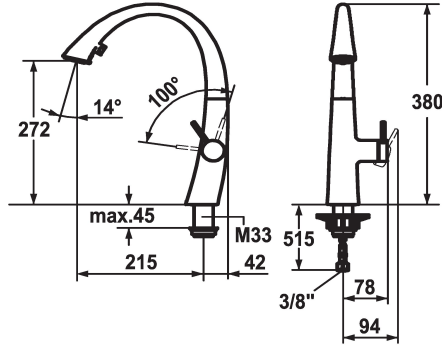

KWC ZOE Lever mixer - Kitchen

Modell-Linie: ZOE | 10.201.102.176FL
Taps | Manual taps

KWC-No.

122926
chromeline, A 215, flexible connection hoses

124349
matt black, A 215, flexible connection hoses

122931
decor steel, A 215, flexible connection hoses

123312
glacier white, A 215, flexible connection hoses

Color code

chrome

matt black

decor steel

glacier white

- * Lever mixer
- * Lever installation only possible on the right side
- Child safety: cold water flow in lever position towards the front
- * gap between wall and centre of mounting hole min. 42 mm
- * TouchProtect - anti-scald protection thanks to the "double skin" principle
- * Covered pull-out spray
- ergonomic spout alignment, shape and handling
- SprayClean - easy to clean and actively prevents limescale buildup
- Neoperl® Cascade®

- PowerClean - needle spray mode, with automatic diverter reset
- up to 500 mm pull-out length
- * SwivelStop - hose guide, swivelling 270°, limitable to 120°
- * EasyLock - a pull-out spray that easily slides back into place
- * OptimalSpace - ample space for washing or working
- * KWC cartridge S 25
- with ceramic discs
- flow rate and temperature continuously variable
- * Flexible connection hoses 3/8"
- * Fastening by means of threaded sleeve M33 x 1.5
- * Mounting hole size ø35 mm

Technical Data

Flow rate needle spray	9 l/min (3 bar)
Flow rate normal spray	8 l/min (3 bar)
Connection	Flexible connection hoses
Spout	swivel
Handling	side lever
Kitchen_spray	Diverter spray
Color code	matt black
Installation_type	Pillar installation
Faucet_typ	Lever mixer
Design	J-Spout
Dimension Height	380
G_Acoustic group	II
Projection_A	A 215
Energy Label	A
Dimension Water outlet	272
material	Brass