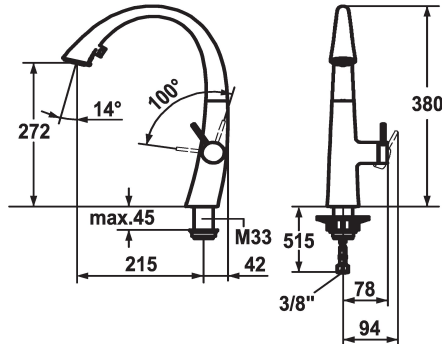

KWC ZOE Lever mixer - Kitchen

Modell-Linie: ZOE | 10.201.102.176FL
Umyvadlové armatury | Hydraulické armatury

KWC-No.

122926
chromeline, A 215, flexible connection hoses

124349
matt black, A 215, flexible connection hoses

122931
decor steel, A 215, flexible connection hoses

123312
glacier white, A 215, flexible connection hoses

ATT-KWC-FARBCODE

chromeline

matt black

decor steel

glacier white

- * Lever mixer
- * Lever installation only possible on the right side
- Child safety: cold water flow in lever position towards the front
- * gap between wall and centre of mounting hole min. 42 mm
- * TouchProtect - anti-scald protection thanks to the "double skin" principle
- * Covered pull-out spray
- ergonomic spout alignment, shape and handling
- SprayClean - easy to clean and actively prevents limescale buildup
- Neoperl® Cascade®

- PowerClean - needle spray mode, with automatic diverter reset
- up to 500 mm pull-out length
- * SwivelStop - hose guide, swivelling 270°, limitable to 120°
- * EasyLock - a pull-out spray that easily slides back into place
- * OptimalSpace - ample space for washing or working
- * KWC cartridge S 25
- with ceramic discs
- flow rate and temperature continuously variable
- * Flexible connection hoses 3/8"
- * Fastening by means of threaded sleeve M33 x 1.5
- * Mounting hole size ø35 mm

Standmontage

Faucet_typ

Hebelmischer

ATT-KWC-BAUFORM

J-Auslauf

Measure_Height

380

G_Acoustic group