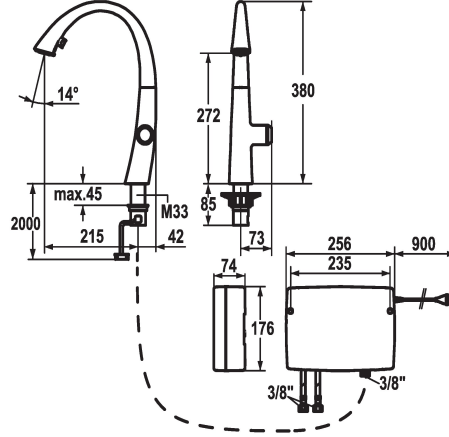

KWC ZOE touch light PRO Kitchen - with LEDShine, touch light PRO

Modell-Linie: ZOE TOUCH LIGHT PR | 10.201.242.176FL
Hanat | Elektroniset hanat