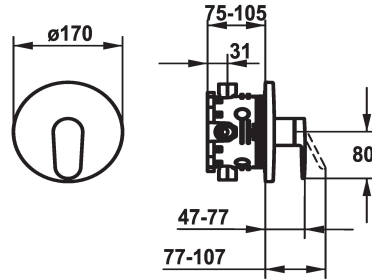

## KWC ELLA Trim kit - Lever mixer - Shower

Modell-Linie: ELLA | 21.384.502.000  
Duschar | Hydraulické sprchy

### KWC-No.

**124316**  
chromeline, Trim kit

- \* Trim kit with function unit
- \* Outflow top or below
- \* KWC cartridge M 35 H
- with ceramic discs
- flow rate and temperature continuously variable
- \* Scope of delivery:

- Function unit, lever, cap, sleeve, cover plate, holder for escutcheon
- Fastening of the cover plate without screws
- \* To be ordered separately:
- Unit for concealed installation KWC BLUEBOX®
- ½", without shut-off valve, 39.999.900.931
- ¾" (½"), with shut-off valve, 39.999.910.931

### Technical Data

ATT-KWC-A\_ABGANG\_UP

19 l/min (3 bar)

Diameter

D170

Handling

frontbedient

ATT-KWC-FARBCODE