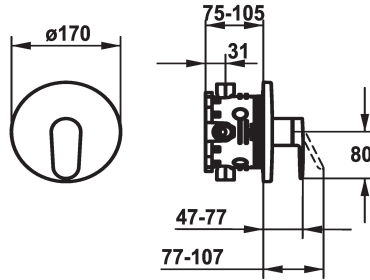

## KWC ELLA

Trim kit - Lever mixer - Shower

Modell-Linie: ELLA | 21.384.502.000

Armatura natryskowa | Armatura z zaworami obsługiwanymi ręcznie

### KWC-No.

**124316**

chromeline, Trim kit

- \* Trim kit with function unit
- \* Outflow top or below
- \* KWC cartridge M 35 H
- with ceramic discs
- flow rate and temperature continuously variable
- \* Scope of delivery:

- Function unit, lever, cap, sleeve, cover plate, holder for escutcheon
- Fastening of the cover plate without screws
- \* To be ordered separately:
- Unit for concealed installation KWC BLUEBOX®
- ½", without shut-off valve, 39.999.900.931
- ¾" (½"), with shut-off valve, 39.999.910.931

## KWC ELLA

Trim kit - Lever mixer - Shower

Modell-Linie: ELLA | 21.384.502.000

Armatura natryskowa | Armatura z zaworami obsługiwanymi ręcznie

Z.537.593

---

Z.537.595

---