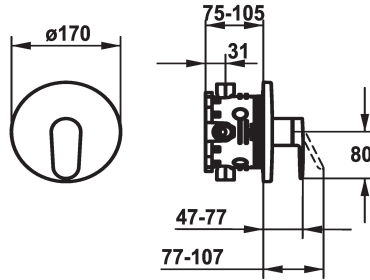

KWC ELLA

Trim kit - Lever mixer - Shower

Modell-Linie: ELLA | 21.384.502.000

Suihkut ja suihkupaneelit | Manuaali suihkut

KWC-No.

124316

chromeline, Trim kit

* Trim kit with function unit

* Outflow top or below

* KWC cartridge M 35 H

- with ceramic discs

- flow rate and temperature continuously variable

* Scope of delivery:

- Function unit, lever, cap, sleeve, cover plate, holder for escutcheon

- Fastening of the cover plate without screws

* To be ordered separately:

- Unit for concealed installation KWC BLUEBOX®

½", without shut-off valve, 39.999.900.931

¾" (½"), with shut-off valve, 39.999.910.931

Tekniset tiedot

ATT-KWC-A_ABGANG_UP

19 l/min (3 bar)

Halkaisija

D170

Handling

frontbedient

ATT-KWC-FARBCODE