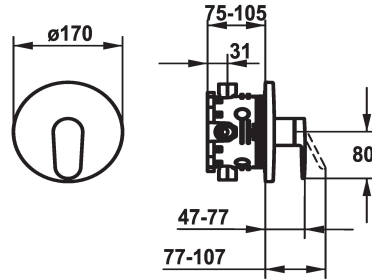

KWC ELLA Trim kit - Lever mixer - Shower

Modell-Linie: ELLA | 21.384.502.000
Showers | Manual shower

KWC-No.

124316
chromeline, Trim kit

- * Trim kit with function unit
- * Outflow top or below
- * KWC cartridge M 35 H
- with ceramic discs
- flow rate and temperature continuously variable
- * Scope of delivery:

- Function unit, lever, cap, sleeve, cover plate, holder for escutcheon
- Fastening of the cover plate without screws
- * To be ordered separately:
- Unit for concealed installation KWC BLUEBOX®
- ½", without shut-off valve, 39.999.900.931
- ¾" (½"), with shut-off valve, 39.999.910.931

Technical Data

Flow rate
Diameter
Handling
Color code
Installation type
Faucet_typ
Acoustic group
Concealed unit
Energy label
material

19 l/min (3 bar)
D170
front lever
chromeline
Wall mounted
Lever mixer
I
Trim kit
C
Brass

537953

KWC ELLA Trim kit - Lever mixer - Shower

Modell-Linie: ELLA | 21.384.502.000
Showers | Manual shower

Z.537.593

Z.537.595

Z.537.600

Z.537.953

Spare Parts