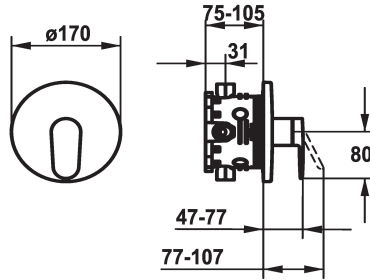

## KWC ELLA Trim kit - Lever mixer - Shower

Modell-Linie: ELLA | 21.384.502.000  
Showers | Manual shower

### KWC-No.

**124316**  
chromeline, Trim kit

- \* Trim kit with function unit
- \* Outflow top or below
- \* KWC cartridge M 35 H
- with ceramic discs
- flow rate and temperature continuously variable
- \* Scope of delivery:

- Function unit, lever, cap, sleeve, cover plate, holder for escutcheon
- Fastening of the cover plate without screws
- \* To be ordered separately:
- Unit for concealed installation KWC BLUEBOX®
- ½", without shut-off valve, 39.999.900.931
- ¾" (½"), with shut-off valve, 39.999.910.931

### Technical Data

Flow rate
Diameter
Handling
Color code
Installation type
Faucet_typ
Acoustic group
Concealed unit
Energy label
material

19 l/min (3 bar)
D170
front lever
chromeline
Wall mounted
Lever mixer
I
Trim kit
C
Brass