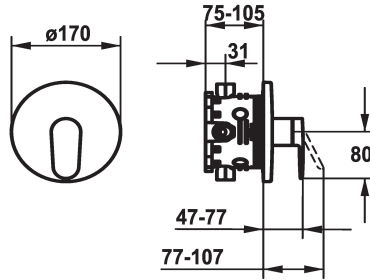

KWC ELLA Trim kit - Lever mixer - Shower

Modell-Linie: ELLA | 21.384.502.000
Showers | Manual shower

KWC-No.

124316
chromeline, Trim kit

- * Trim kit with function unit
- * Outflow top or below
- * KWC cartridge M 35 H
- with ceramic discs
- flow rate and temperature continuously variable
- * Scope of delivery:

- Function unit, lever, cap, sleeve, cover plate, holder for escutcheon
- Fastening of the cover plate without screws
- * To be ordered separately:
- Unit for concealed installation KWC BLUEBOX®
- ½", without shut-off valve, 39.999.900.931
- ¾" (½"), with shut-off valve, 39.999.910.931

Technical Data

Flow rate
Diameter
Handling
Color code
Installation_type
Faucet_typ
G_Acoustic group
Concealed_unit
Energy Label
material

19 l/min (3 bar)
D170
front lever
chrome
Wall mounted
Lever mixer
I
Trim kit
C
Brass

537953

KWC ELLA Trim kit - Lever mixer - Shower

Modell-Linie: ELLA | 21.384.502.000
Showers | Manual shower

Z.537.593

Z.537.595

Z.537.600

Z.537.953

Spare Parts