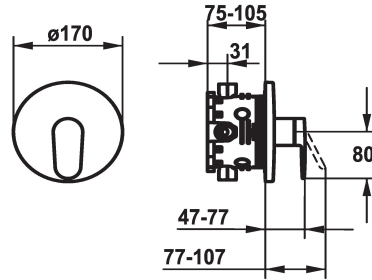

KWC ELLA Trim kit - Lever mixer - Shower

Modell-Linie: ELLA | 21.384.502.000
Sprchové armatury | Hydraulické sprchy

KWC-No.

124316
chromeline, Trim kit

- * Trim kit with function unit
- * Outflow top or below
- * KWC cartridge M 35 H
- with ceramic discs
- flow rate and temperature continuously variable
- * Scope of delivery:

- Function unit, lever, cap, sleeve, cover plate, holder for escutcheon
- Fastening of the cover plate without screws
- * To be ordered separately:
- Unit for concealed installation KWC BLUEBOX®
- ½", without shut-off valve, 39.999.900.931
- ¾" (½"), with shut-off valve, 39.999.910.931

Technické údaje

ATT-KWC-A_ABGANG_UP

19 l/min (3 bar)

ATT-KWC-DURCHMESSER

D170

Handling

frontbedient

ATT-KWC-FARBCODE

Modell-Linie: ELLA | 21.384.502.000

Sprchové armatury | Hydraulické sprchy

Z.537.593

Z.537.595

Z.537.600

Z.537.953

Náhradní díly

Cartridge M 35 H