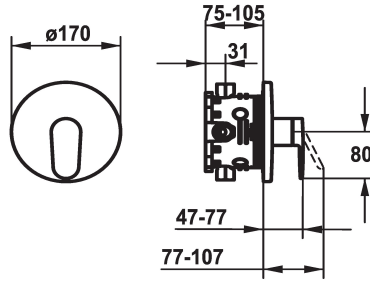

KWC ELLA Trim kit - Lever mixer - Shower

Modell-Linie: ELLA | 21.384.502.000
Showers | Manual shower

KWC-No.

124316
chromeline, Trim kit

- * Trim kit with function unit
- * Outflow top or below
- * KWC cartridge M 35 H
- with ceramic discs
- flow rate and temperature continuously variable
- * Scope of delivery:

- Function unit, lever, cap, sleeve, cover plate, holder for escutcheon
- Fastening of the cover plate without screws
- * To be ordered separately:
- Unit for concealed installation KWC BLUEBOX®
- ½", without shut-off valve, 39.999.900.931
- ¾" (½"), with shut-off valve, 39.999.910.931

Technical Data

Flow rate
Diameter
Handling
Color code
Installation_type
Faucet_typ
G_Acoustic group
Concealed_unit
Energy Label
material

19 l/min (3 bar)
D170
front lever
chrome
Wall mounted
Lever mixer
I
Trim kit
C
Brass

537953

KWC ELLA Trim kit - Lever mixer - Shower

Modell-Linie: ELLA | 21.384.502.000
Showers | Manual shower

Z.537.593

Z.537.595

Z.537.600

Z.537.953

Spare Parts