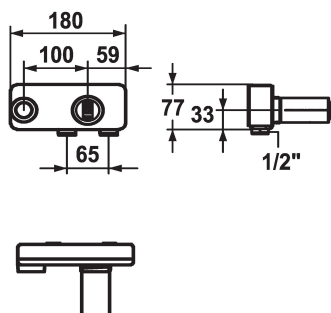

KWC BEVO Concealed unit

Modell-Linie: ACCESSOIRES | 39.001.401.931

KWC-No.

124315

931 roh, Concealed unit

- * Concealed unit wall two hole
- * Connecting thread 1/2"
- * To be ordered separately:
 - Installation kit Z.536.828
- * Suitable for:

- KWC BEVO
- KWC DOMO 6.0
- KWC ELLA
- KWC MANA

Technical Data

ATT-KWC-FARBCODE

Installation_type

ATT-KWC-UNTERPUTZ

Material

F931

Väggmontering