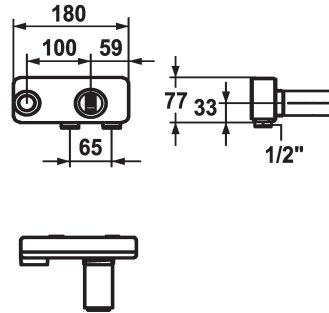

KWC BEVO Concealed unit

Modell-Linie: ACCESSOIRES | 39.001.401.931
Taps | Complementary parts taps

KWC-No.

124315

931 roh, Concealed unit

- * Concealed unit wall two hole
- * Connecting thread 1/2"
- * To be ordered separately:
- Installation kit Z.536.828
- * Suitable for:

- KWC BEVO
- KWC DOMO 6.0
- KWC ELLA
- KWC MANA

Technical Data

Color code
Installation type
Concealed unit
material

raw
Wall mounted
Concealed unit
Brass