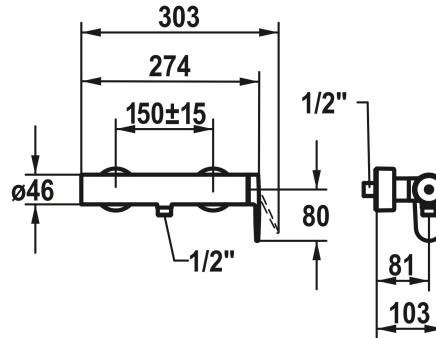

KWC ELLA Lever mixer - shower

Modell-Linie: ELLA | 21.382.480.000
Showers | Manual shower

KWC-No.

124305
chromeline, AD 150±20, without shower and hose

- * Lever mixer
- * TouchProtect - anti-scald protection thanks to the "double skin" principle
- * Intrinsically safe against backflow
- * KWC cartridge M 35-S HF

- with ceramic discs
- flow rate and temperature continuously variable
- temperature limitation
- * Concealed wall connections 1/2" x 3/4", without shut-off valve L 46 eccentric 7.5 mm

Technical Data

| | |
|--------------------------------|-----------------------|
| A_Shower outlet | 12.7 l/min (3 bar) |
| Shower_set | OHNE_BRAUSE,_SCHLAUCH |
| Handling | side lever |
| Color_code | chromeline |
| Installation_type | Wall mounted |
| Faucet_typ | Lever mixer |
| Measure_Height | 30 |
| G_Acoustic group_Shower_outlet | I |
| Connection measure | 150+/-15 |
| material | Brass |

Spare Parts

Control cartridge

KWC ELLA

Lever mixer - shower

Modell-Linie: ELLA | 21.382.480.000

Showers | Manual shower

537602

Z.537.602
