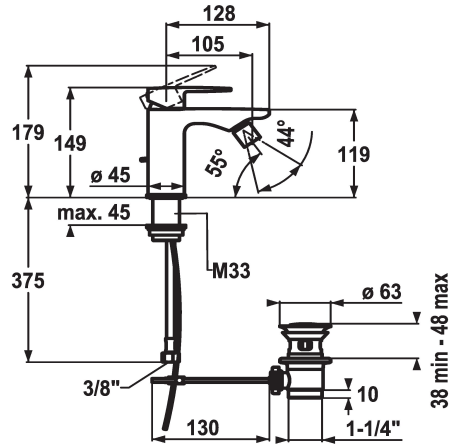

## KWC ELLA Lever mixer - Bidet

Modell-Linie: ELLA | 13.381.041.000FL  
Armatura umywalkowa | Armatura jednouchwytowa

### KWC-No.

**124302**  
chromeline, A 105, flexible connection hoses, with pop-up valve

- \* Lever mixer
- \* EcoProtect - water-saving device
- \* Fixed spout
- ball joint aerator Neoperl® Cascade®
- \* KWC cartridge M 35 OP
- with ceramic discs

- flow rate and temperature continuously variable
- temperature limitation
- \* Flexible connection hoses 3/8"
- \* Fastening by means of threaded sleeve M33 x 1.5
- \* Mounting hole size ø35 mm

## KWC ELLA

Lever mixer - Bidet

Modell-Linie: ELLA | 13.381.041.000FL

Armatura umywalkowa | Armatura jednouchwytowa

**Cartridge M 35 OP**

**538331**  
Z.537.710

**Service key Neoperl © Caché ©, TJ, 18 mm, green**