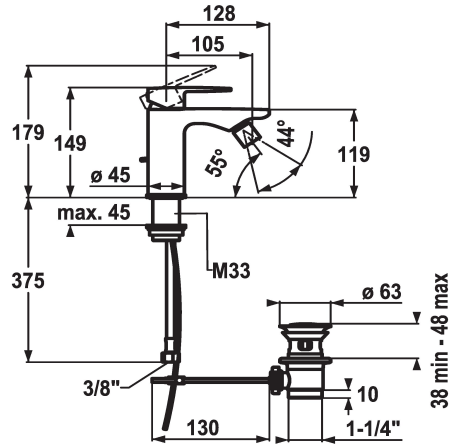

## KWC ELLA

Lever mixer - Bidet

Modell-Linie: ELLA | 13.381.041.000FL

Hanat | Käsi­käyt­toiset hanat

### KWC-No.

**124302**

chromeline, A 105, flexible connection hoses, with pop-up valve

- \* Lever mixer
- \* EcoProtect - water-saving device
- \* Fixed spout
- ball joint aerator Neoperl® Cascade®
- \* KWC cartridge M 35 OP
- with ceramic discs

- flow rate and temperature continuously variable
- temperature limitation
- \* Flexible connection hoses 3/8"
- \* Fastening by means of threaded sleeve M33 x 1.5
- \* Mounting hole size 63 mm

### Tekniset tiedot

A_Spout_Spray
ATT-KWC-ABLAUFGARNITUR
Connection
Spout
Handling
Värikoodi
Installation_type
Faucet_typ
Measure_Height
G_Acoustic group
Projection_A
EnergyLabelCH
ATT-KWC-MASS-WASSERAUSTRITT
Materiaali
lviCode