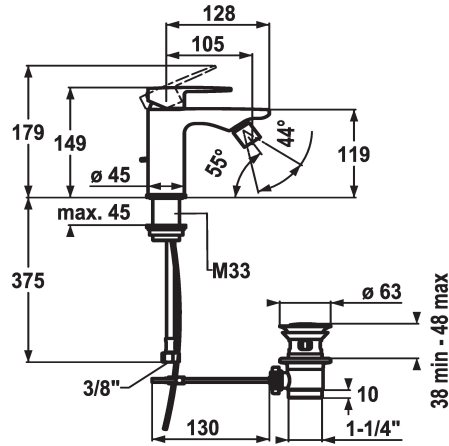

KWC ELLA Lever mixer - Bidet

Modell-Linie: ELLA | 13.381.041.000FL
Taps | Manual taps

KWC-No.

124302
chromeline, A 105, flexible connection hoses, with pop-up valve

- * Lever mixer
- * EcoProtect - water-saving device
- * Fixed spout
- ball joint aerator Neoperl® Cascade®
- * KWC cartridge M 35 OP
- with ceramic discs

- flow rate and temperature continuously variable
- temperature limitation
- * Flexible connection hoses 3/8"
- * Fastening by means of threaded sleeve M33 x 1.5
- * Mounting hole size ø35 mm

Technical Data

Flow rate	4.5 l/min (3 bar)
pop-up valve	with pop-up valve
Connection	Flexible connection hoses
Spout	fixed
Handling	top lever
Color code	chromeline
Installation type	Pillar installation
Faucet_typ	Lever mixer
Measure Height	149
Acoustic group	I
Projection A	A 105
Energy label	A
Dimension Water outlet	80
material	Brass