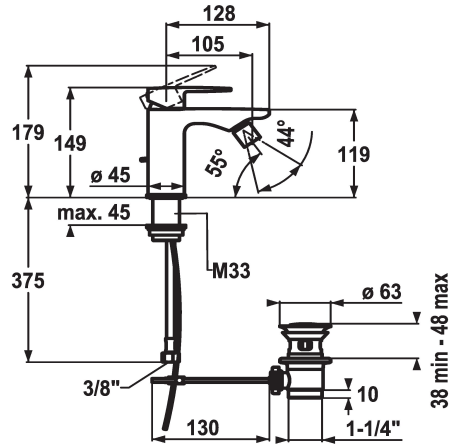

KWC ELLA Lever mixer - Bidet

Modell-Linie: ELLA | 13.381.041.000FL
Taps | Manual taps

KWC-No.

124302
chromeline, A 105, flexible connection hoses, with pop-up valve

- * Lever mixer
- * EcoProtect - water-saving device
- * Fixed spout
- ball joint aerator Neoperl® Cascade®
- * KWC cartridge M 35 OP
- with ceramic discs

- flow rate and temperature continuously variable
- temperature limitation
- * Flexible connection hoses 3/8"
- * Fastening by means of threaded sleeve M33 x 1.5
- * Mounting hole size ø35 mm

Technical Data

Flow rate	4.5 l/min (3 bar)
pop-up assembly	with pop-up valve
Connection	Flexible connection hoses
Spout	fixed
Handling	top lever
Color code	chromeline
Installation type	Pillar installation
Faucet_typ	Lever mixer
Dimension Height	149
Acoustic group	I
Projection A	A 105
Energy label	A
Dimension Water outlet	80
material	Brass