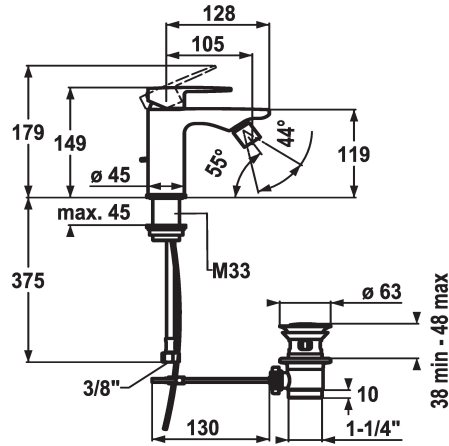

KWC ELLA Lever mixer - Bidet

Modell-Linie: ELLA | 13.381.041.000FL
Taps | Manual taps

KWC-No.

124302
chromeline, A 105, flexible connection hoses, with pop-up valve

- * Lever mixer
- * EcoProtect - water-saving device
- * Fixed spout
- ball joint aerator Neoperl® Cascade®
- * KWC cartridge M 35 OP
- with ceramic discs

- flow rate and temperature continuously variable
- temperature limitation
- * Flexible connection hoses 3/8"
- * Fastening by means of threaded sleeve M33 x 1.5
- * Mounting hole size ø35 mm

Technical Data

Flow rate	4.5 l/min (3 bar)
Pop-up_valve	with pop-up valve
Connection	Flexible connection hoses
Spout	fixed
Handling	top lever
Color code	chrome
Installation_type	Pillar installation
Faucet_typ	Lever mixer
Dimension Height	149
G_Acoustic group	I
Projection_A	A 105
Energy Label	A
Dimension Water outlet	80
material	Brass