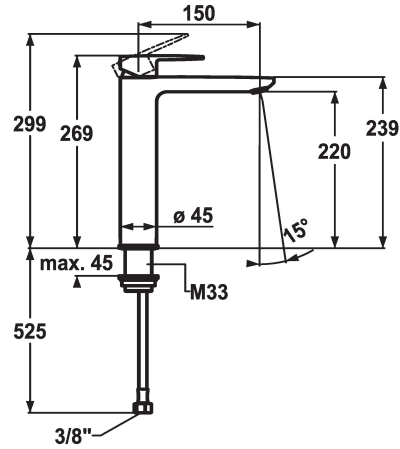

KWC ELLA Lever mixer - Basin - CoolFix

Modell-Linie: ELLA | 12.381.102.000FL
Taps | Manual taps

KWC-No.

124301
chromeline, A 150, flexible connection hoses, without pop-up valve

- * Lever mixer
- * For top-mounted basins
- * CoolFix - Cold water flow with a centered lever
- * EcoProtect - water-saving device
- * Fixed spout
- Neoperl® Perlator® Shorty
- * OptimalSpace - ample space for washing or working

- * KWC cartridge M 35 OP
- with ceramic discs
- flow rate and temperature continuously variable
- temperature limitation
- * Flexible connection hoses 3/8"
- * Fastening by means of threaded sleeve M33 x 1.5
- * Mounting hole size ø35 mm

Technical Data

Flow rate
pop-up assembly
Connection
Spout
Handling
Color code
Installation type
Faucet_typ
Dimension Height
Energysaving
Acoustic group
Projection A
Energy label
Dimension Water outlet
material

Modell-Linie: ELLA | 12.381.102.000FL

Taps | Manual taps

Cartridge M 35 OP

538331
Z.537.710
