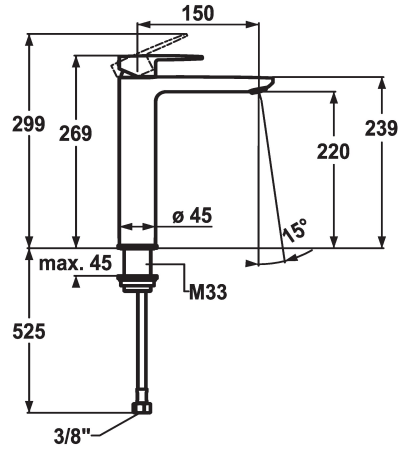

KWC ELLA Lever mixer - Basin

Modell-Linie: ELLA | 12.381.092.000FL
Taps | Manual taps

KWC-No.

124300
chromeline, A 150, flexible connection hoses, without pop-up valve

- Lever mixer
- For top-mounted basins
- EcoProtect - water-saving device
- Fixed spout
- Neoperl® Perlator® Shorty
- OptimalSpace - ample space for washing or working
- KWC cartridge M 35 OP

- with ceramic discs
- flow rate and temperature continuously variable
- temperature limitation
- Flexible connection hoses 3/8"
- Fastening by means of threaded sleeve M33 x 1.5
- Mounting hole size ø35 mm

Technical Data

Flow rate	5 l/min (3 bar)
pop-up valve	without pop-up valve
Connection	Flexible connection hoses
Spout	fixed
Handling	top lever
Color code	chromeline
Installation type	for top-mounted sinks
Faucet_typ	Lever mixer
Measure Height	269
Acoustic group	I
Projection A	A 150
Energy label	A
Dimension Water outlet	220
material	Brass

Flow rate	5 l/min (3 bar)
pop-up valve	without pop-up valve
Connection	Flexible connection hoses
Spout	fixed
Handling	top lever
Color code	chromeline
Installation type	for top-mounted sinks
Faucet_typ	Lever mixer
Measure Height	269
Acoustic group	I
Projection A	A 150
Energy label	A
Dimension Water outlet	220
material	Brass

Spare Parts