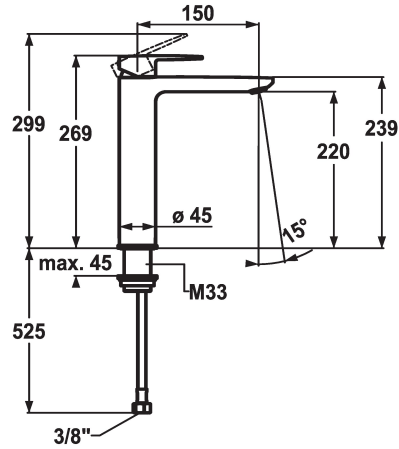

KWC ELLA Lever mixer - Basin

Modell-Linie: ELLA | 12.381.092.000FL
Taps | Manual taps

KWC-No.

124300
chromeline, A 150, flexible connection hoses, without pop-up valve

- * Lever mixer
- * For top-mounted basins
- * EcoProtect - water-saving device
- * Fixed spout
- Neoperl® Perlator® Shorty
- * OptimalSpace - ample space for washing or working
- * KWC cartridge M 35 OP

- with ceramic discs
- flow rate and temperature continuously variable
- temperature limitation
- * Flexible connection hoses 3/8"
- * Fastening by means of threaded sleeve M33 x 1.5
- * Mounting hole size ø35 mm

Technical Data

Flow rate
pop-up assembly
Connection
Spout
Handling
Color code
Installation type
Faucet_typ
Dimension Height
Acoustic group
Projection A
Energy label
Dimension Water outlet
material

5 l/min (3 bar)
without pop-up valve
Flexible connection hoses
fixed
top lever
chromeline
for top-mounted sinks
Lever mixer
269
I
A 150
A
220
Brass

Spare Parts

KWC ELLA
Lever mixer - Basin

Modell-Linie: ELLA | 12.381.092.000FL
Taps | Manual taps

Cartridge M 35 OP

538331
Z.537.710
