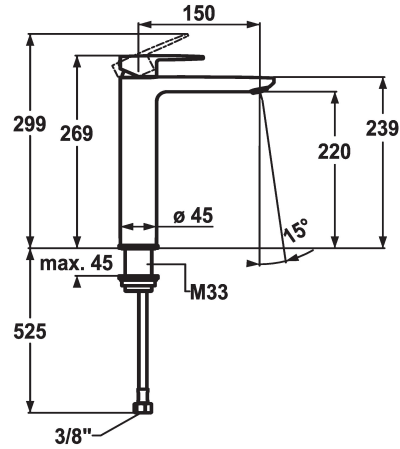

## KWC ELLA Lever mixer - Basin

Modell-Linie: ELLA | 12.381.092.000FL  
Taps | Manual taps

### KWC-No.

**124300**  
chromeline, A 150, flexible connection hoses, without pop-up valve

- \* Lever mixer
- \* For top-mounted basins
- \* EcoProtect - water-saving device
- \* Fixed spout
- Neoperl® Perlator® Shorty
- \* OptimalSpace - ample space for washing or working
- \* KWC cartridge M 35 OP

- with ceramic discs
- flow rate and temperature continuously variable
- temperature limitation
- \* Flexible connection hoses 3/8"
- \* Fastening by means of threaded sleeve M33 x 1.5
- \* Mounting hole size ø35 mm

### Technical Data

Flow rate
Pop-up_valve
Connection
Spout
Handling
Color code
Installation_type
Faucet_typ
Dimension Height
G_Acoustic group
Projection_A
Energy Label
Dimension Water outlet
material

5 l/min (3 bar)
without pop-up valve
Flexible connection hoses
fixed
top lever
chrome
for top-mounted sinks
Lever mixer
269
I
A 150
A
220
Brass