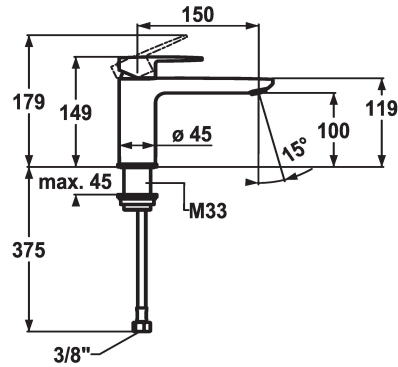

## KWC ELLA

Lever mixer - Basin - CoolFix

Modell-Linie: ELLA | 12.381.072.000FL

Kranar | Hydraulické armatúry

### KWC-No.

**124298**

chromeline, A 150, flexible connection hoses, with pop-up valve

**124299**

chromeline, A 150, flexible connection hoses, without pop-up valve

- \* Lever mixer
- \* CoolFix - Cold water flow with a centered lever
- \* EcoProtect - water-saving device
- \* Fixed spout
- Neoperl® Perlator® Shorty
- \* OptimalSpace - ample space for washing or working
- \* KWC cartridge M 35 OP

### ATT-KWC- ABLAUFGARNITUR

mit\_Ablaufgarnitur

ohne\_Ablaufgarnitur

- with ceramic discs
- flow rate and temperature continuously variable
- temperature limitation
- \* Flexible connection hoses 3/8"
- \* Fastening by means of threaded sleeve M33 x 1.5
- \* Mounting hole size ø35 mm

## KWC ELLA

Lever mixer - Basin - CoolFix

Modell-Linie: ELLA | 12.381.072.000FL  
Kranar | Hydraulické armatury

**Cartridge M 35 OP**

---

**538331**  
Z.537.710

---