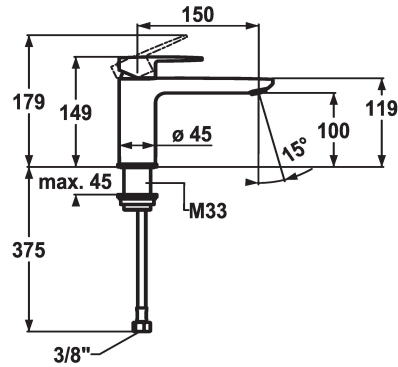

KWC ELLA

Lever mixer - Basin - CoolFix

Modell-Linie: ELLA | 12.381.072.000FL

Armatura umywalkowa | Armatura jednouchwytywa

KWC-No.

124298

chromeline, A 150, flexible connection hoses, with pop-up valve

124299

chromeline, A 150, flexible connection hoses, without pop-up valve

- * Lever mixer
- * CoolFix - Cold water flow with a centered lever
- * EcoProtect - water-saving device
- * Fixed spout
- Neoperl® Perlator® Shorty
- * OptimalSpace - ample space for washing or working
- * KWC cartridge M 35 OP

ATT-KWC- ABLAUFGARNITUR

mit_Ablaufgarnitur

ohne_Ablaufgarnitur

- with ceramic discs
- flow rate and temperature continuously variable
- temperature limitation
- * Flexible connection hoses 3/8"
- * Fastening by means of threaded sleeve M33 x 1.5
- * Mounting hole size ø35 mm

KWC ELLA

Lever mixer - Basin - CoolFix

Modell-Linie: ELLA | 12.381.072.000FL

Armatura umywalkowa | Armatura jednouchwytowa

Cartridge M 35 OP

538331

Z.537.710
