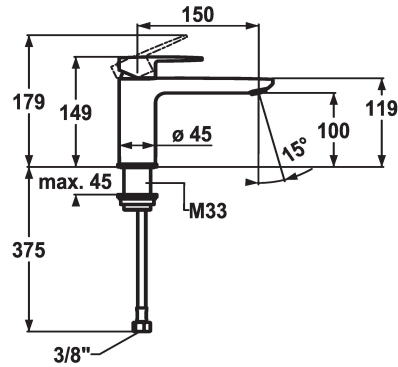

## KWC ELLA

Lever mixer - Basin - CoolFix

Modell-Linie: ELLA | 12.381.072.000FL

Hanot | Käsi­käyt­toiset hanot

### KWC-No.

**124298**

chromeline, A 150, flexible connection hoses, with pop-up valve

**124299**

chromeline, A 150, flexible connection hoses, without pop-up valve

- \* Lever mixer
- \* CoolFix - Cold water flow with a centered lever
- \* EcoProtect - water-saving device
- \* Fixed spout
- Neoperl® Perlator® Shorty
- \* OptimalSpace - ample space for washing or working
- \* KWC cartridge M 35 OP

### ATT-KWC- ABLAUFGARNITUR

mit\_Ablaufgarnitur

ohne\_Ablaufgarnitur

- with ceramic discs
- flow rate and temperature continuously variable
- temperature limitation
- \* Flexible connection hoses 3/8"
- \* Fastening by means of threaded sleeve M33 x 1.5
- \* Mounting hole size ø35 mm

Faucet\_typ

Measure\_Height

ATT-KWC-ENERGIESPAREN

G\_Acoustic group

Projection\_A

EnergyLabelCH

ATT-KWC-MASS-WASSERAUSTRITT

Materiaali